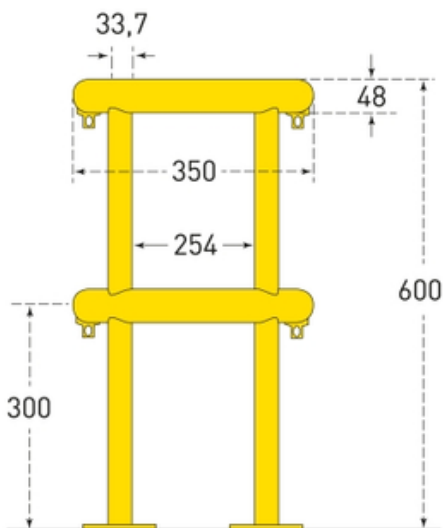

**TRAFFIC-LINE 360° Column Protector - Surface Fix - Hot Dip Galvanised & Powder Coated Yellow - 600 x 350 x 350mm**

**Characteristics of SKU:96781432**

Finish	hot dip galvanised and powder coated
Colour	yellow
Height	600 mm
Width	350 mm
Depth	350 mm
Inside diameter	254 mm
Wall thickness	2 mm
Tube Diameter/Wall Thickness	33,7 x 2
Floor plate dimensions	115 x 32 x 5 mm
Fixture	for screw anchoring
Weight	13,00 kg