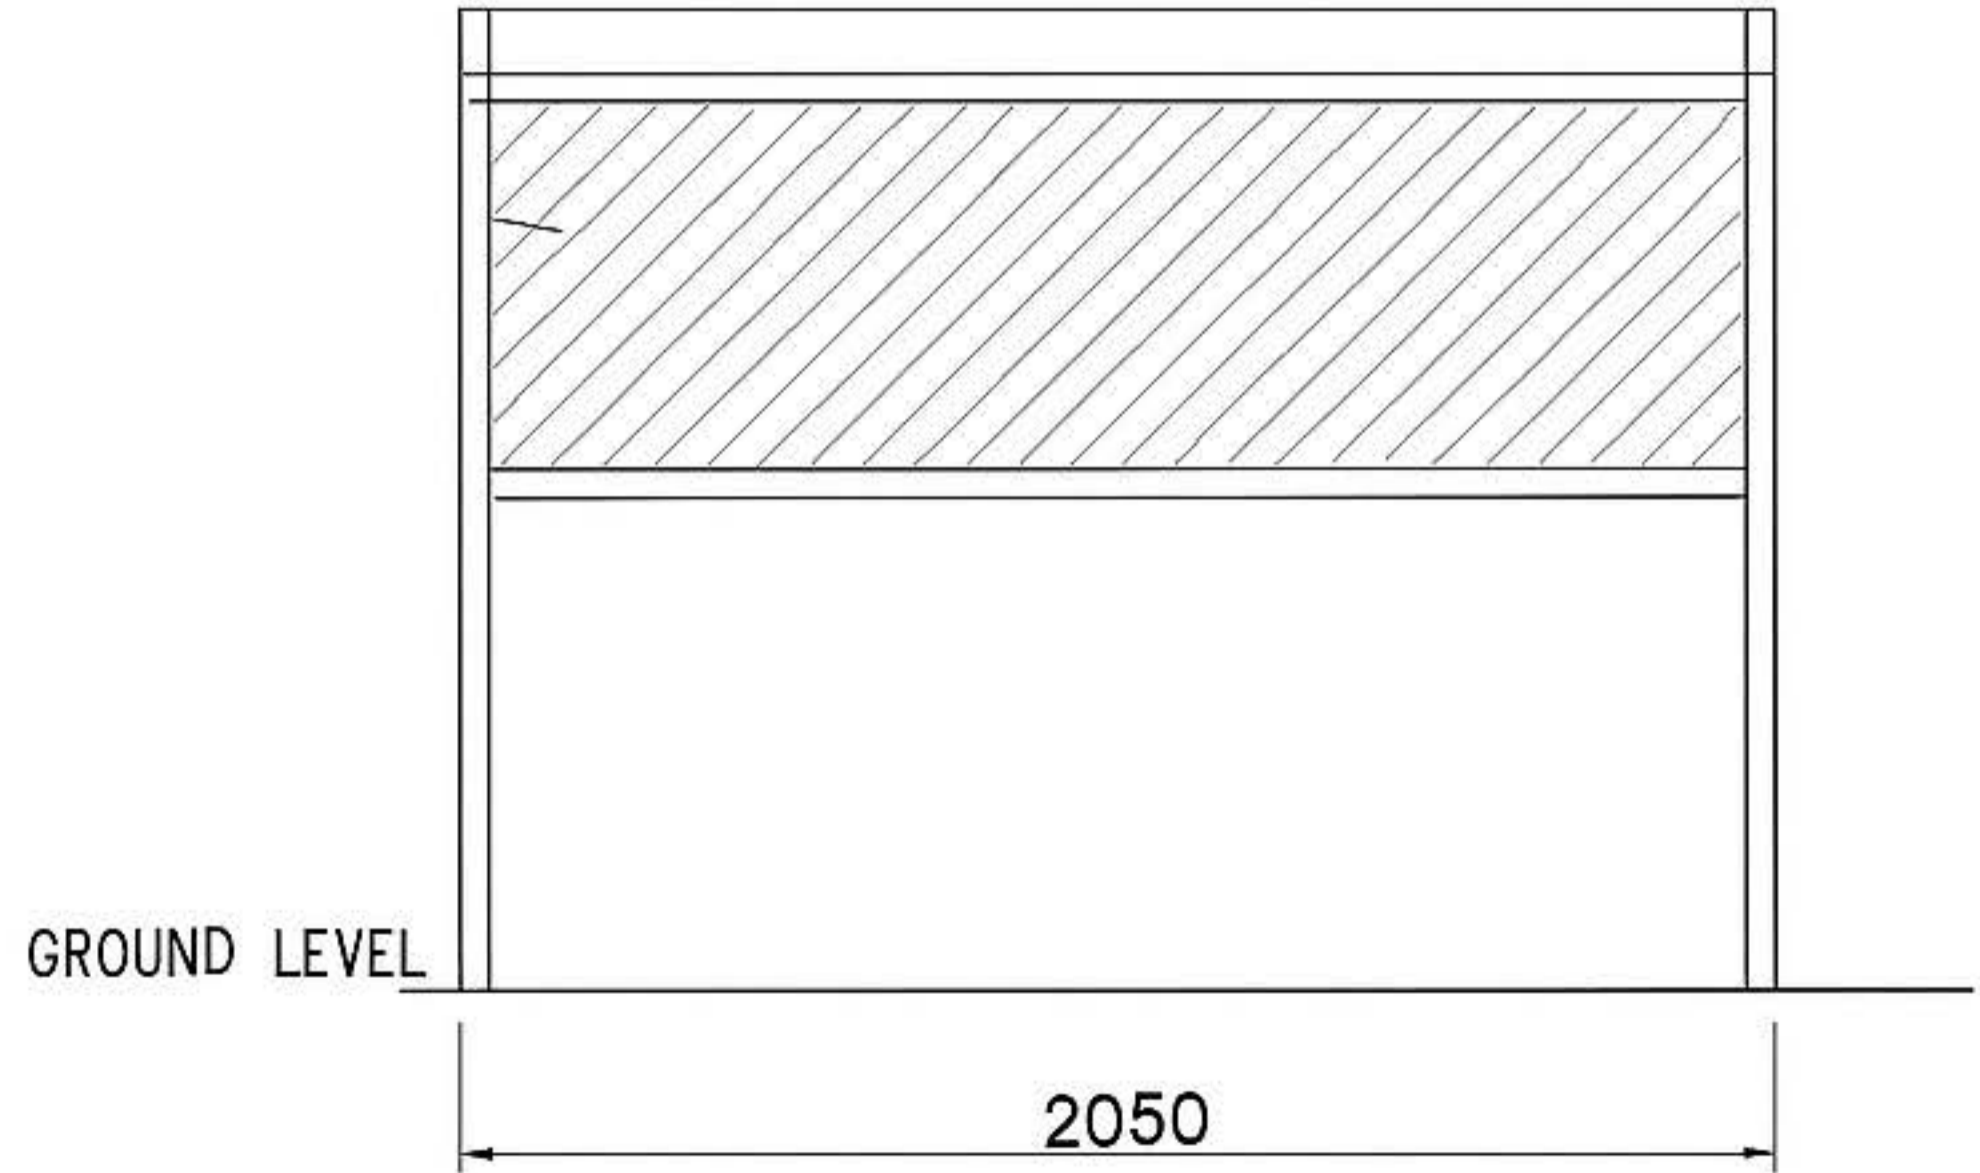

Designed by	Checked by	Date	Scale --
		Smoking Shelter Eco	
Title :		Dwg No.:	1/1

PLAN

TWIN WALL SHEETING
TO ROOF, BACK & TW SIDES

SIDE

FRONT

FRONT