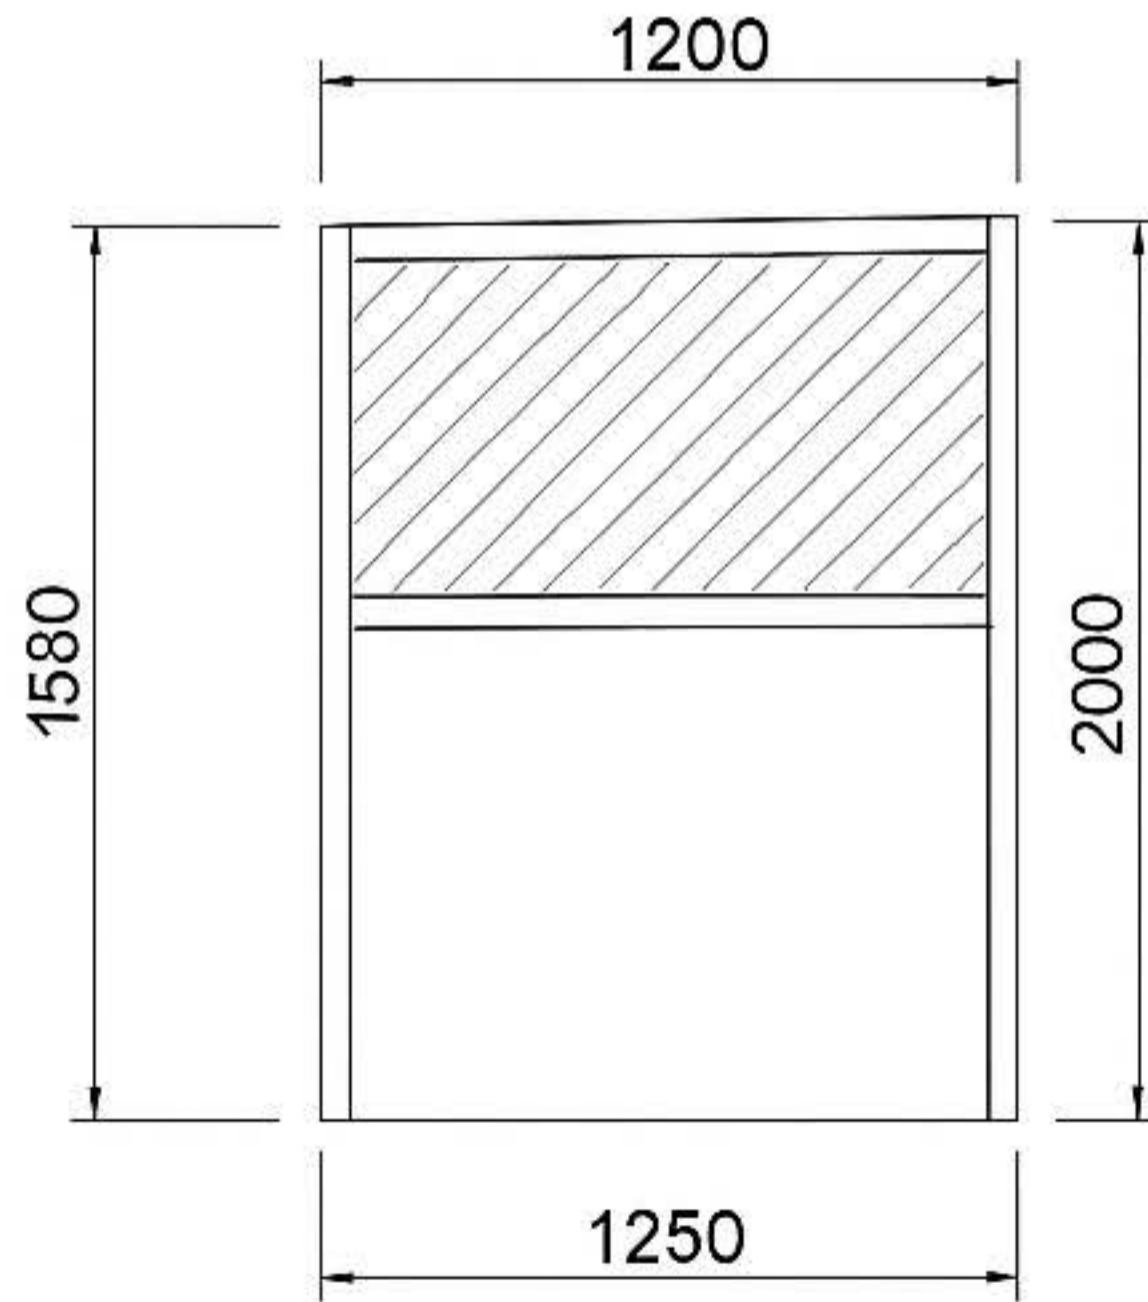

Designed by	Checked by	Date	Scale --
		Smoking Shelter Eco	
Title :		Dwg No.:	1/1

PLAN

TWIN WALL SHEETING
TO ROOF, BACK & TW SIDES

SIDE

FRONT

FRONT